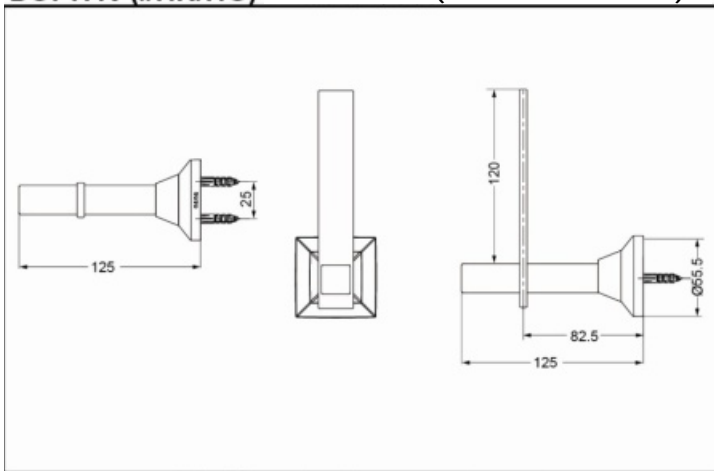

DS717R (chromium)
DS717R#HN (brushed silver)
DS717R#HG (brushed gold)

FEATURES

- Accessories for New Excelsior series with direct and elegant curves.
- Electroplating finish surface gives a high-quality feeling.
- Easy to install and use.

DS717R (#HN/HG) Tissue Holder (New Excelsior series)

*TOTO(CHINA) CO.,LTD. All rights reserved.

SPECIFICS

Size: 90*55*75mm

OTHERS

Series: New Excelsior